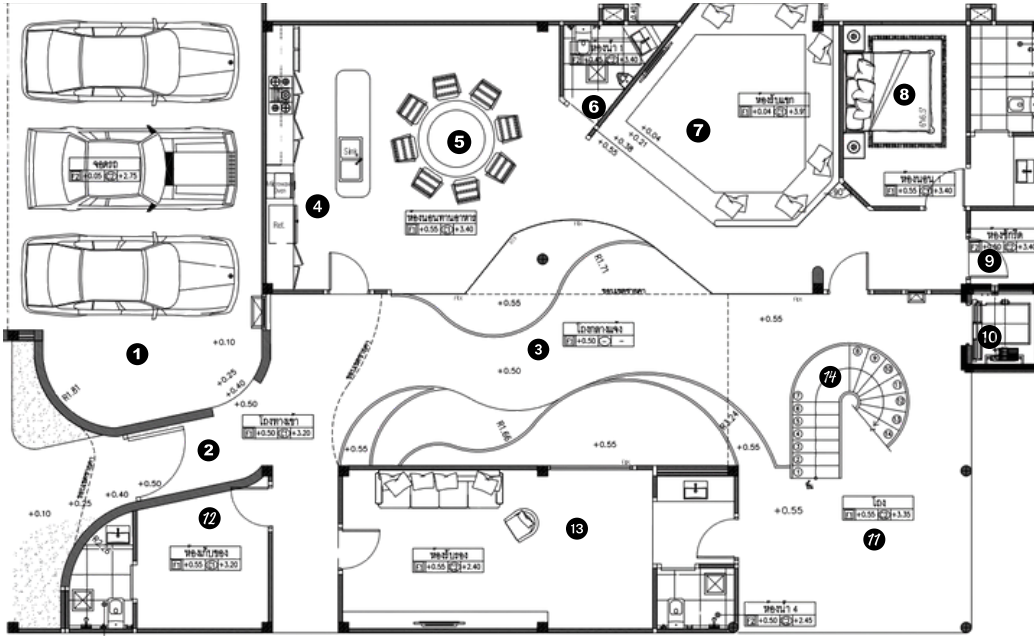

## เริ่มต้น 28.xx ล้านบาท

พื้นที่ใช้สอยทั้งหมด 600 ตร.ม.

Tel. 096 654 6965, 064 789 4153 | @CUPGROUP

Project name: The Canvas Jomtien  
 Location: Jomtien, pattaya, chonburi  
 Project area: 1-28-4 rai  
 Number of unit: 6 units  
 Product type: Two storeys single house  
 Plot area: 112 - 117 sqw (448 - 468 sqm)  
 Total built up area: 600 sqm

- 1 Parking
- 2 Entrance
- 3 Garden
- 4 Kitchen
- 5 Dining area
- 6 Powder room
- 7 Livingroom
- 8 Bedroom 1
- 9 Laundry room
- 10 Elevator
- 11 BBQ area
- 12 Bedroom 2
- 13 Master bed 3
- 14 Stair

1ST FLOOR PLAN

- 15 Semi-Outdoor
- 16 Swimming pool
- 17 Sun-bed area
- 18 Service room
- 19 Walkway
- 20 Terrace
- 21 Storage
- 22 Bedroom 4
- 23 Bedroom 5
- 24 Master bed 6
- 25 Dressing room
- 26 Private Terrace

2ND FLOOR PLAN