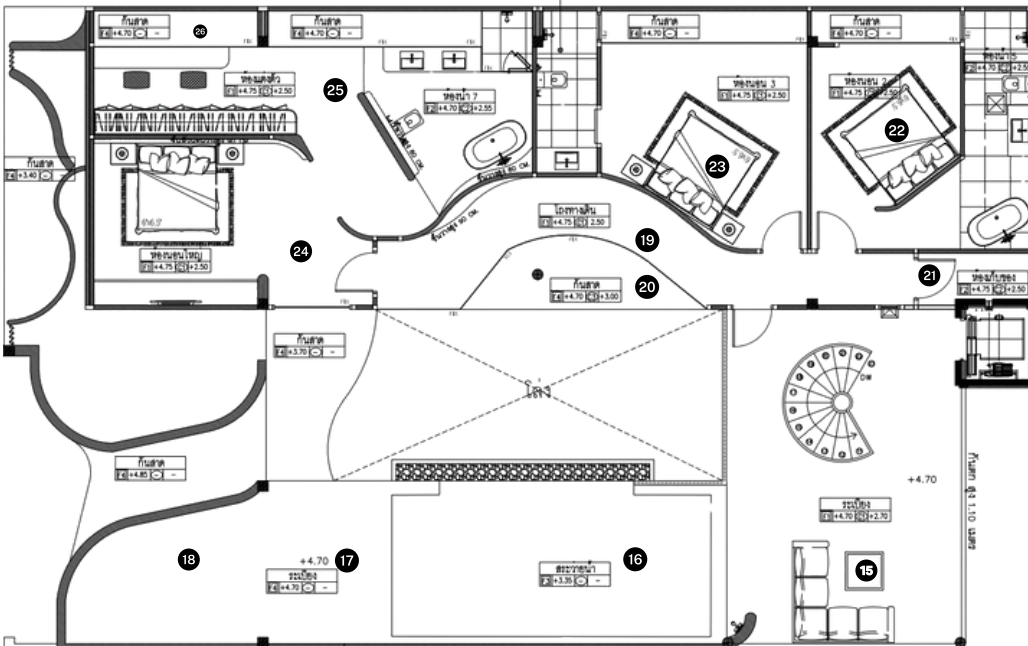

## เริ่มต้น 28.xx ล้านบาท

พื้นที่ใช้สอยทั้งหมด 600 ตร.ม.

Tel. 096 654 6965, 064 789 4153 | @CUPGROUP

Project name: The Canvas Jomtien  
 Location: Jomtien, pattaya, chonburi  
 Project area: 1-28-4 rai  
 Number of unit: 6 units  
 Product type: Two storeys single house  
 Plot area: 112 - 117 sqw (448 - 468 sqm)  
 Total built up area: 600 sqm

- 1 Parking
- 2 Entrance
- 3 Garden
- 4 Kitchen
- 5 Dining area
- 6 Powder room
- 7 Livingroom
- 8 Bedroom 1
- 9 Laundry room
- 10 Elevator
- 11 BBQ area
- 12 Bedroom 2
- 13 Master bed 3
- 14 Stair

1ST FLOOR PLAN

- 15 Semi-Outdoor
- 16 Swimming pool
- 17 Sun-bed area
- 18 Service room
- 19 Walkway
- 20 Terrace
- 21 Storage
- 22 Bedroom 4
- 23 Bedroom 5
- 24 Master bed 6
- 25 Dressing room
- 26 Private Terrace

2ND FLOOR PLAN